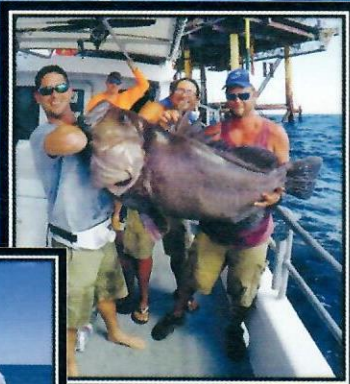

*Dock Address:
231 W. Brazos
Freeport, TX 77541*

For Reservations, Rates and Availability

www.bluefinfreeport.com

info@bluefinfreeport.com

979-239-1133